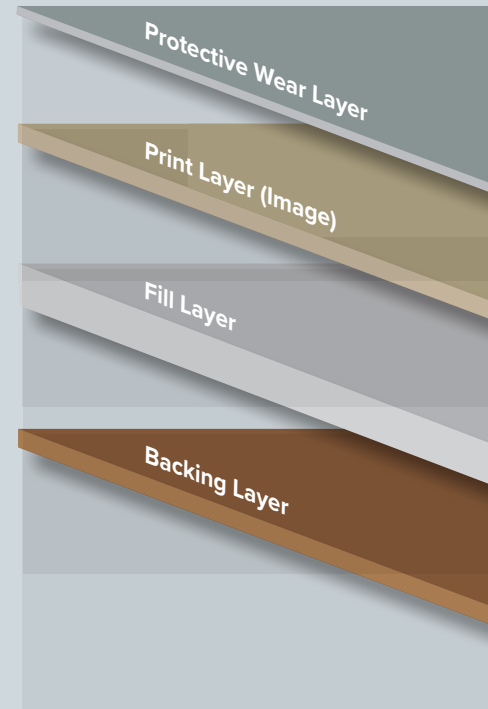

What is Luxury Vinyl Tile?

Luxury Vinyl Tile (LVT)

is composed of PVC vinyl layers, a realistic 3D photo layer, and an extremely durable protective layer. It's made to look like wood or stone, so there are a lot of options to choose from. Unlike Vinyl sheeting, Luxury Vinyl Tile comes in tile or planks that are easy to install and replace.

LVT's thin "protective wear layer" must be cleaned & maintained to prevent damage. Regular use of products in the Maxim® LVT Floor Care line will cover all LVT maintenance needs.

Why Luxury Vinyl Tile?